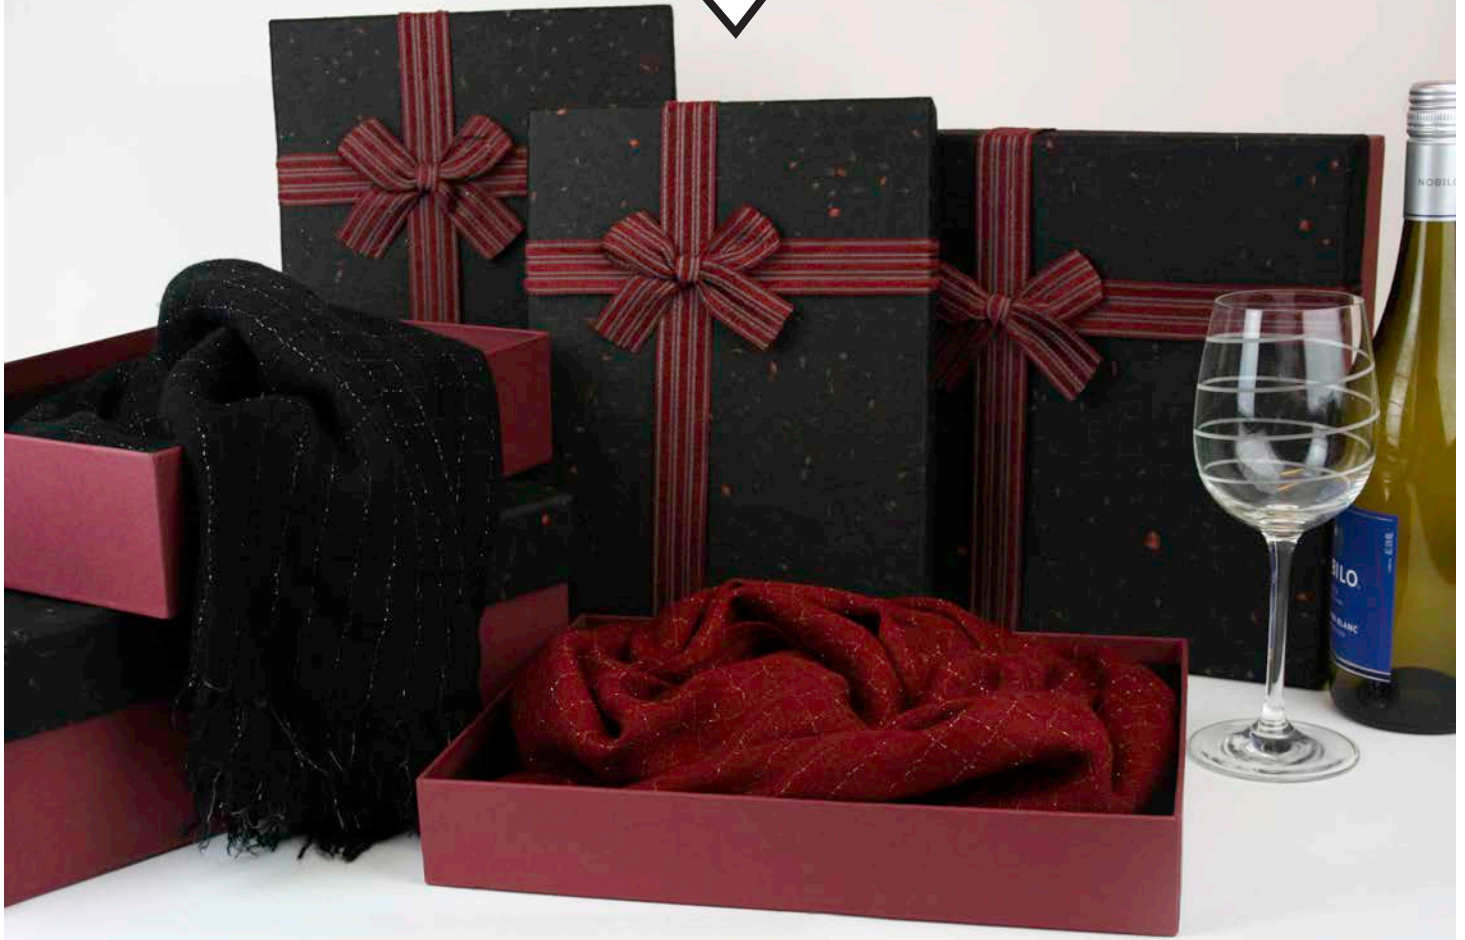

Burgundy Black Boxes with Black Lid and Ribbon

VERSATILE BOXES FOR VARIOUS GIFT PRESENTATIONS • RIGID BOXES PREASSEMBLED • CRAFTED FROM 1200 GSM PAPERBOARD • CONSTRUCTED FROM RECYCLED PAPER • CAN BE RECYCLED EXCEPT RIBBON

Burgundy / Black	SKU	Set of 3	Dimensions
	GIFTBOX00617	~~£10.99~~ £7.99	£2.49 - Small - 24.5 x 17 x 6.5 cm (9.6 x 6.7 x 2.5 inch) £3.49 - Medium - 29 x 21 x 9 cm (11.4 x 8.2 x 3.5 inch) £4.49 - Large - 33.5 x 25 x 11.5 cm (13.2 x 9.8 x 4.5 inch)
	GIFTBOX00618	~~£9.49~~ £6.99	£2.49 - Small - 20 x 20 x 8 cm (7.9 x 7.9 x 3.1 inch) £2.99 - Medium - 23.5 x 23.5 x 10 cm (9.3 x 9.3 x 3.9 inch) £3.99 - Large - 26.5 x 26.5 x 11 cm (10.4 x 10.4 x 4.3 inch)
	GIFTBOX00616		£2.99 - 30.5 x 23 x 5 cm (12 x 9.1 x 1.9 inch)